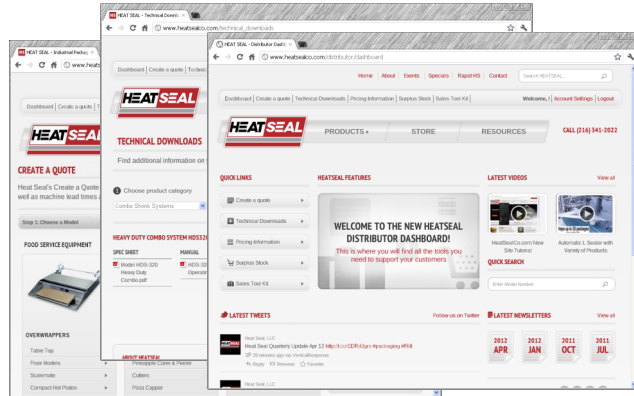

DISTRIBUTOR DASHBOARD

Log on NOW to our distributor dashboard to gain access to these great new features:

-  Technical Downloads
-  Pricing Information
-  Surplus Stock
-  Sales Tool Kits
-  Create a Quote