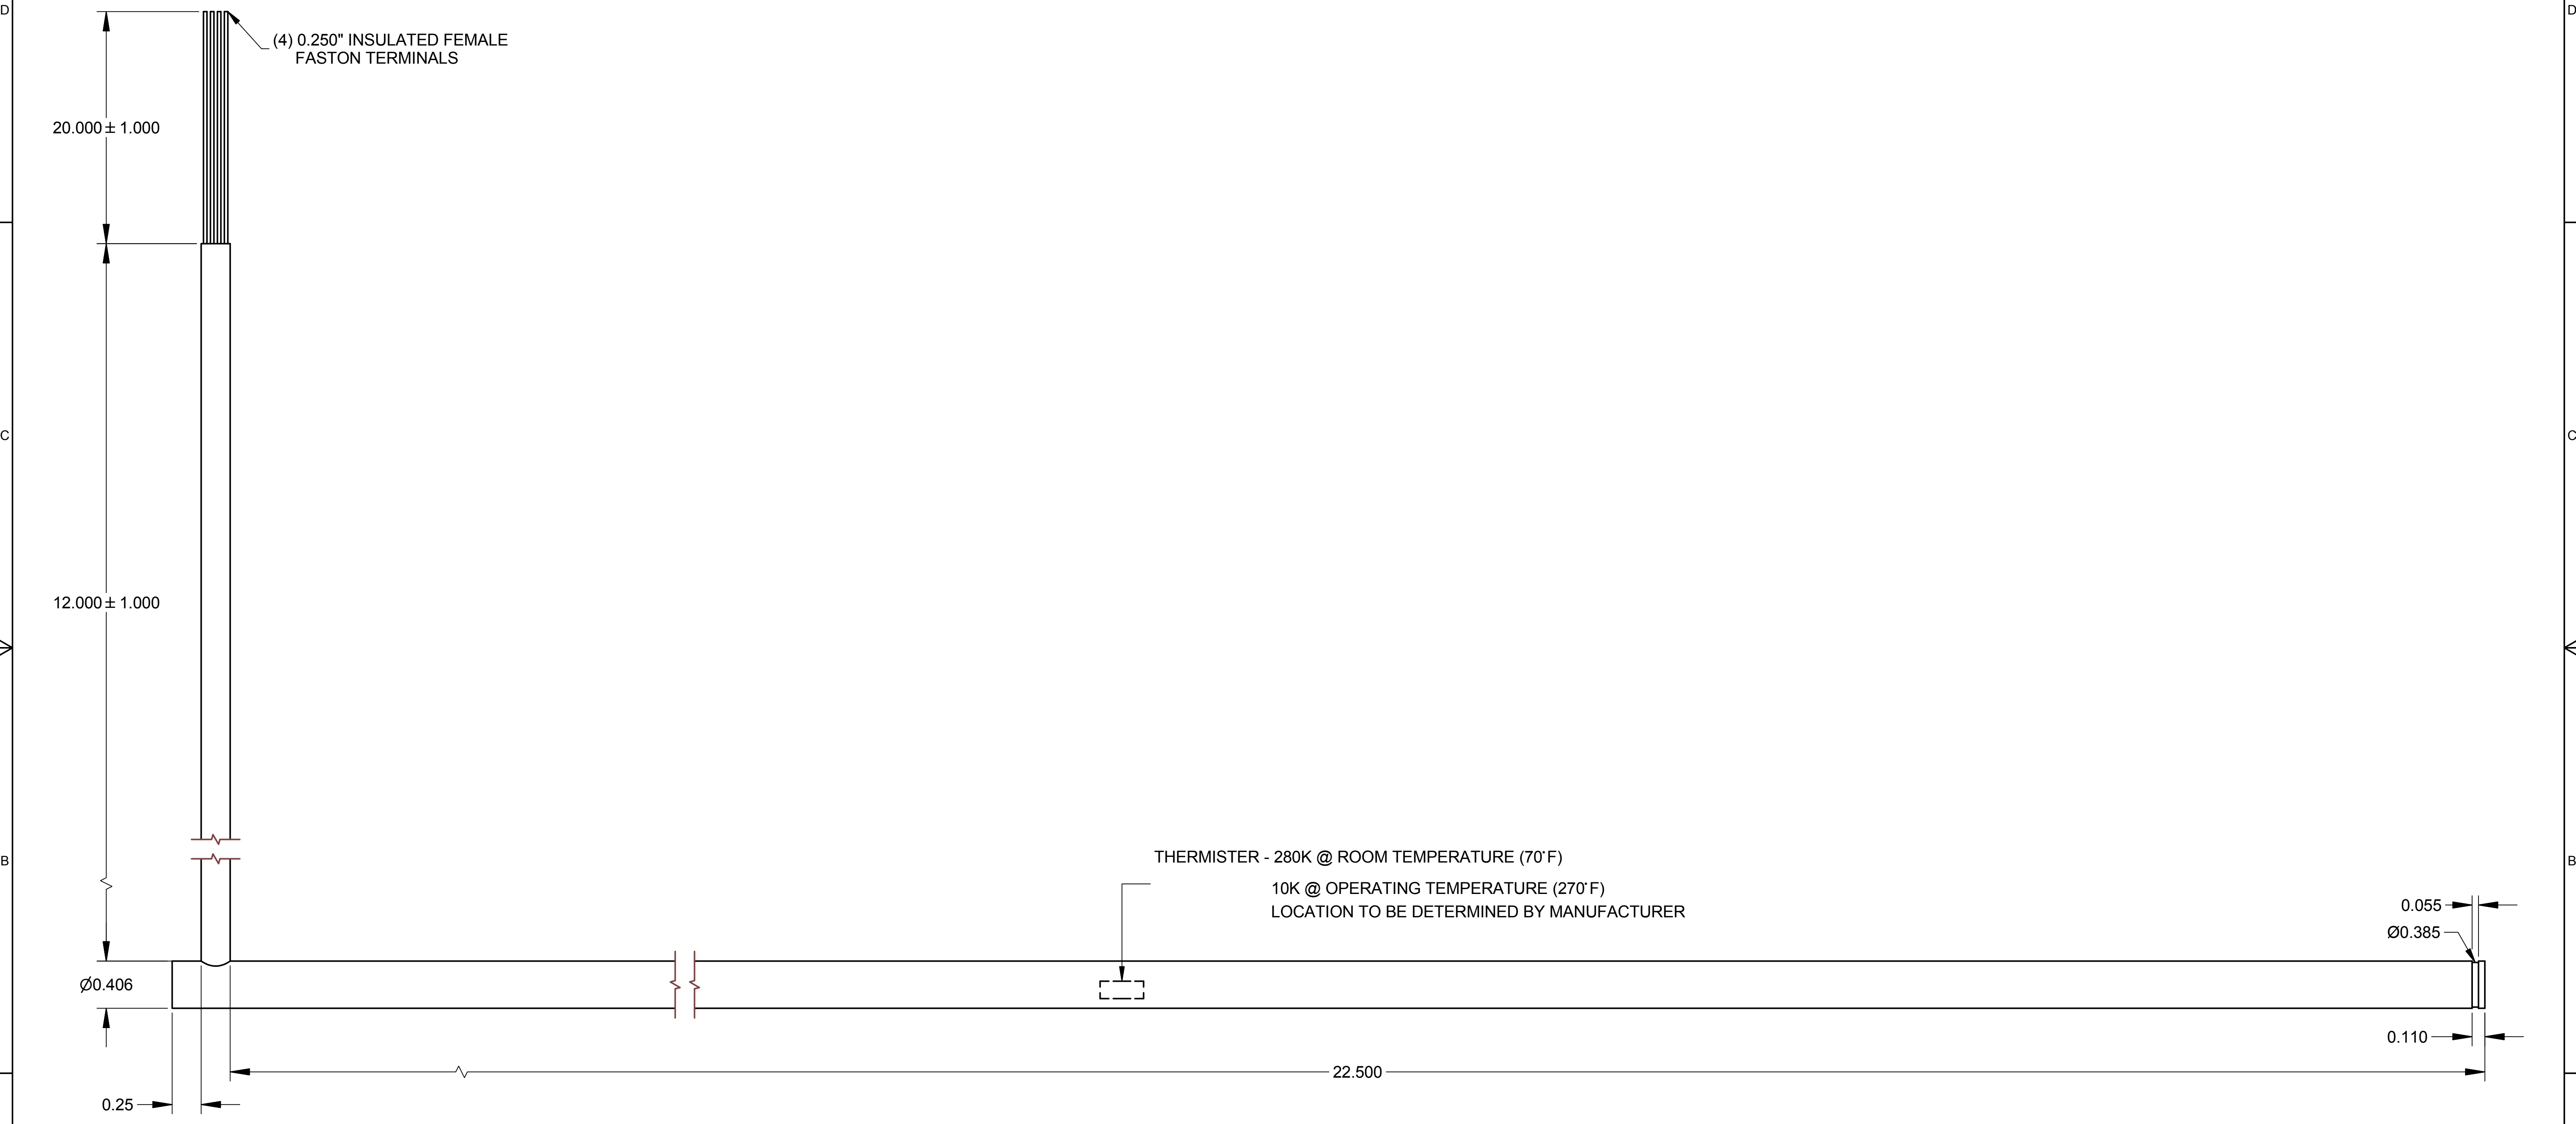

REVISION HISTORY				
REV	ECN	DATE	DONE BY	DESCRIPTION
1	3961	4/3/2019	NS	ADDED CRITICAL DIMENSIONS AND REMOVED OAL

ALL NOTES BELOW APPLY UNLESS OTHERWISE SPECIFIED:

- VOLTAGE: 120V
- WATTAGE: 100W
- LEADS: HEATER WIRES - RED
THERMISTER - BLACK

THERMISTER - 280K @ ROOM TEMPERATURE (70°F)
10K @ OPERATING TEMPERATURE (270°F)
LOCATION TO BE DETERMINED BY MANUFACTURER

HEAT SEAL/AMPAK
CLEVELAND, OHIO 44125

<p>CONFIDENTIAL THIS PRINT IS PROPERTY OF, AND DISCLOSES PROPRIETARY INFORMATION OF HEAT SEAL. IT IS LOANED FOR REFERENCE ONLY, AND MAY NOT BE REPRODUCED OR FORWARDED ELECTRONICALLY IN ANY MANNER, OR ITS CONTENTS DISCLOSED TO OTHERS, WITHOUT THE EXPLICIT WRITTEN PERMISSION OF OWNER AND MUST BE DESTROYED UPON REQUEST.</p>	UNLESS OTHERWISE SPECIFIED:	CREATED: 2/6/2019	DESCRIPTION: ROD, CUT OFF, TUBULAR, 23", 120V, 100W
	ALL DIMENSIONS IN INCHES	CREATED BY: NS	DRAWING NUMBER: 1824-011
	STANDARD TOLERANCES:	CHECKED:	REVISION: 1
	0.00: ± .010 0.000: ± .005 ANGLE: ± 1'	CHECKED BY:	SIZE: D SCALE: NONE SHEET: 1 OF: 1